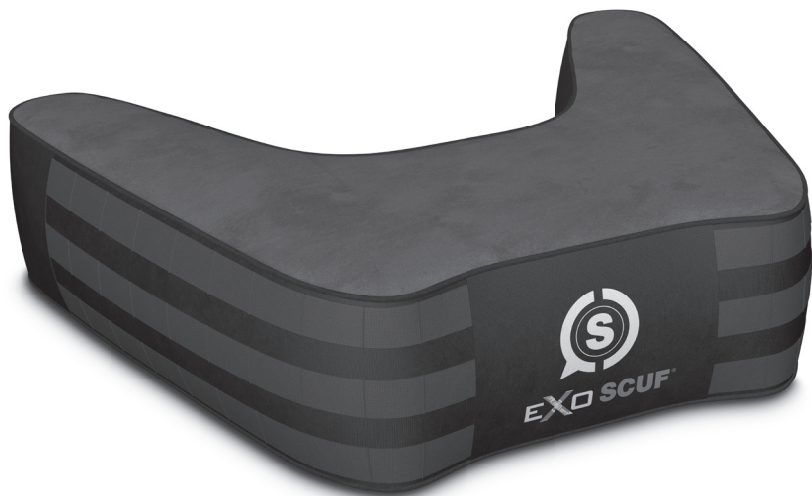

# EXO SCUF

The EXO SCUF is a gaming cushion, developed for gamers and specifically engineered to promote better health and enhance comfort while playing.

By supporting your elbows, arms and wrists, EXO SCUF straightens your posture and reduces the strain on your spine. This support helps to reduce the tension in your back, neck and shoulders as well as improve your blood flow resulting in improved comfort and concentration.