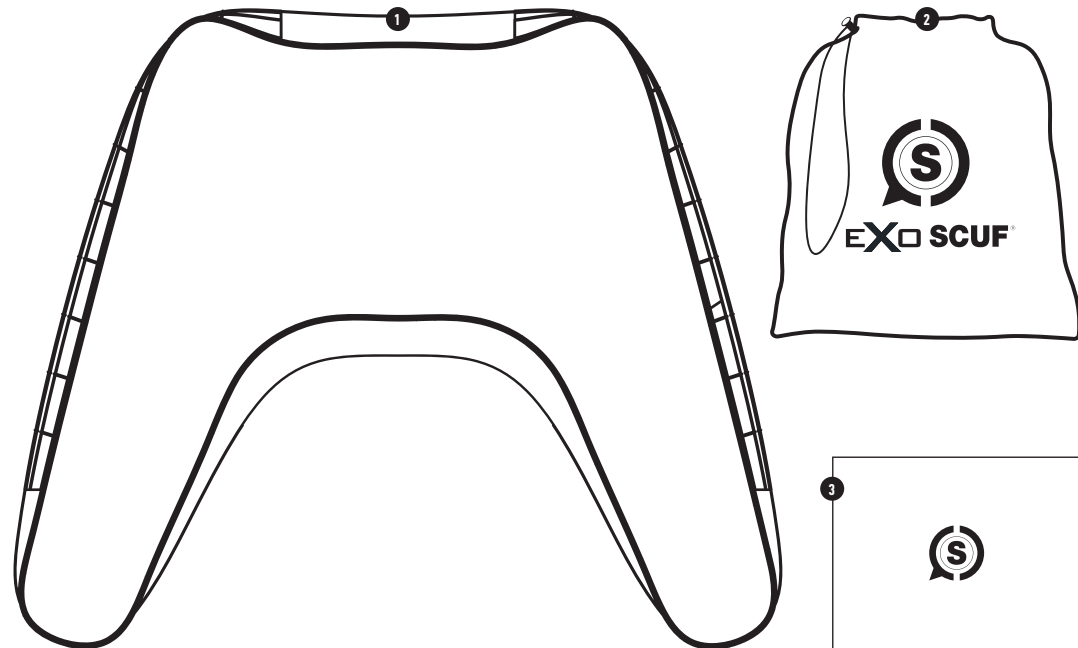

TABLE OF CONTENTS

5	WHAT'S IN THE BOX
6	LAYOUT & FEATURES
7	SET-UP
7	PACKAGING
8	STORAGE & TRAVEL
8	CLEANING & CARE INSTRUCTIONS
8	IMPORTANT SAFETY INFORMATION
9	CONTACT US & TECHNICAL SUPPORT

⚠ WARNING

ALWAYS read, understand and follow all warnings and instructions before use. Keep for future reference. See Important Safety Information section for more information.

WHAT'S IN THE BOX

1. 1 EXO SCUF
2. 2 Carrying Satchel
3. 3 Product Guide